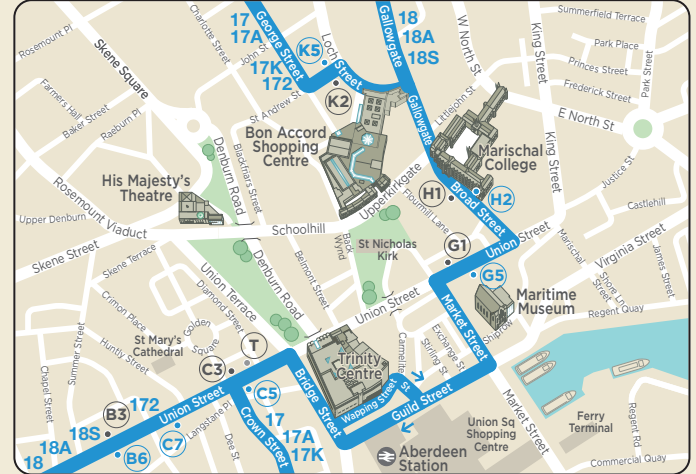

Route Map

17

17A

17K

17S

18

18A

18S

17A

17K

172

18

17A

17K

172

First Aberdeen

Where to find your bus in ABERDEEN CITY CENTRE

17 17A 17K 17S 172

17S 18S

18

17S 18S

18

17A 17K

172

18

17A 17K

172

18

17A 17K

172

Route of services 17, 17A, 17K, 17S, 18, 18A, 18S, 172	
Certain journeys only	
Terminus Point	17
Bus stops served towards Faulds Gate/Redmoss/Altens	
Bus stops served towards Newhills/Dyce	
Temporary bus stop	
Railway station	