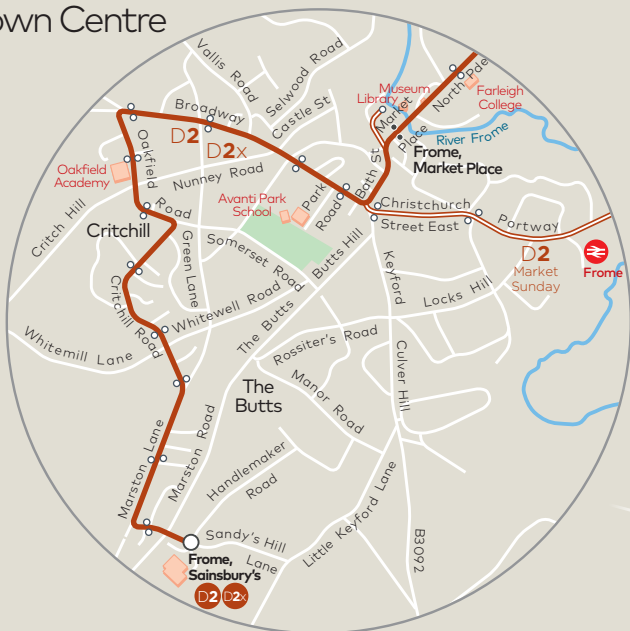

Service Number	D2x	D2	D2x	D2	D2	D2	D2
Bath Bus Station	1700	1740	1820	1910	2020	2110	2315
Hinton Charterhouse, High Street	—	1803	—	1927	2036	2127	2332
Rode, Memorial Hall	—	1817	—	1940	2049	2138	2342
Beckington, Birchwood	1735	1825	1853	1946	2055	2144	2348
Frome, Sports Centre	1743	1833	1901	1953	2102	2150	2354
Frome, Market Place	1754	1843	1911	2002	2110	2158	0002
Frome, Sainsbury's Superstore	1808	1856	1923	2014	2123	2210	0013

Monday to Friday (except Public Holidays)

Service Number	D2	D2	D2x	D2	D2x	D2	D2x	D2	D2x	D2	D2x	D2	D2x	D2	D2x	D2	D2x	D2
Frome, Sainsbury's Superstore	0620	0700	0715	0755	0835	0915	0955	1035	1115	1200	1235	1320	1355	1442	1530	1620	1655	1730
Frome, Market Place	0633	0712	0728	0810	0851	0933	1013	1053	1133	1216	1251	1336	1411	1458	1546	1635	1710	1744
Frome, Sports Centre	0641	0720	0737	0820	0904	0944	1024	1106	1147	1229	1304	1347	1422	1509	1557	1645	1720	1754
Beckington, Birchwood	0649	0729	0745	0829	0912	0952	1032	1114	1155	1236	1311	1355	1430	1518	1604	1652	1728	1801
Rode, Memorial Hall	0655	0736	—	0837	—	0959	—	1121	—	1245	—	1403	—	1526	—	1659	—	1807
Hinton Charterhouse, High Street	0708	0749	—	0851	—	1012	—	1134	—	1257	—	1415	—	1539	—	1713	—	1819
Bath Bus Station	0728	0810	0821	0912	0944	1034	1103	1154	1226	1316	1342	1434	1501	1600	1637	1733	1802	1838

D2 D2x

Bath City Centre

Which ticket zones?

Bath Zone - tickets valid between Bath Bus Station and Midford, Clearbrook Farm and Limpley Stoke, Rose & Crown

West of England Zone - tickets valid throughout

See firstbus.co.uk/zones

Frome Town Centre

Frome Town Centre

- Bus route
- Market Sunday
- Direction of travel
- Terminus point
- Timed stop
- Bus stop