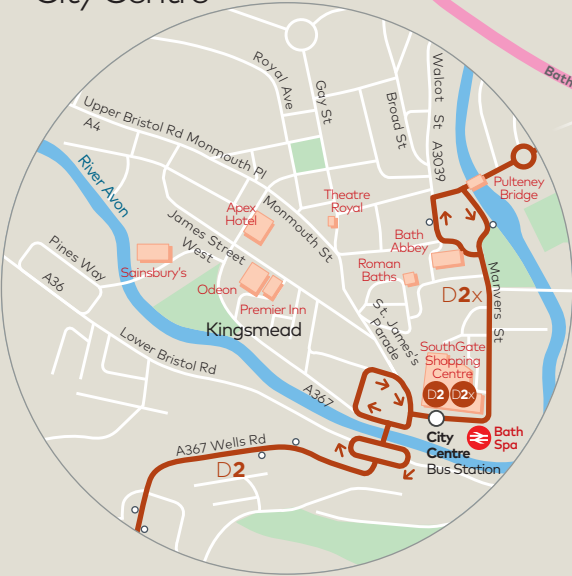

Saturday (except Public Holidays)

Service Number	D2x	D2	D2	D2x	D2	D2x	D2	D2x	D2	D2x	D2	D2x	D2	D2x	D2	D2x	D2	D2x
Frome, Sainsbury's Superstore	0730	0755	0915	0955	1035	1115	1200	1240	1320	1400	1450	1530	1620	1650	1745	1815	1905	1931
Frome, Market Place	0743	0810	0931	1011	1051	1131	1217	1257	1337	1416	1506	1546	1635	1705	1759	1829	1919	1943
Frome, Sports Centre	0754	0821	0941	1023	1103	1143	1229	1309	1348	1427	1517	1557	1646	1715	1809	1839	1927	1951
Beckington, Birchwood	0803	0830	0949	1031	1111	1151	1237	1317	1356	1435	1524	1604	1654	1723	1816	1846	1934	1959
Rode, Memorial Hall	—	0837	0956	—	1118	—	1243	—	1402	—	1530	—	1700	—	1822	—	1941	—
Hinton Charterhouse, High Street	—	0850	1008	—	1130	—	1256	—	1416	—	1542	—	1712	—	1835	—	1954	—
Bath Bus Station	0836	0910	1029	1104	1151	1224	1315	1350	1434	1509	1602	1638	1730	1757	1853	1918	2012	2031

Service Number	D2	D2	D2	D2x
Frome, Sainsbury's Superstore	2015	2132	2215	0015
Frome, Market Place	2025	2143	2225	0025
Frome, Sports Centre	2033	2151	2231	0031
Beckington, Birchwood	2041	2158	2238	0038
Rode, Memorial Hall	2047	2204	2243	—
Hinton Charterhouse, High Street	2059	2216	2254	—
Bath Bus Station	2116	2233	2310	0106

D2 D2x

Bath City Centre

Which ticket zones?

Bath Zone - tickets valid between Bath Bus Station and Midford, Clearbrook Farm and Limpley Stoke, Rose & Crown

West of England Zone - tickets valid throughout

See firstbus.co.uk/zones

Frome Town Centre

Frome Town Centre

- Bus route
- Market Sunday
- Direction of travel
- Terminus point
- Timed stop
- Bus stop