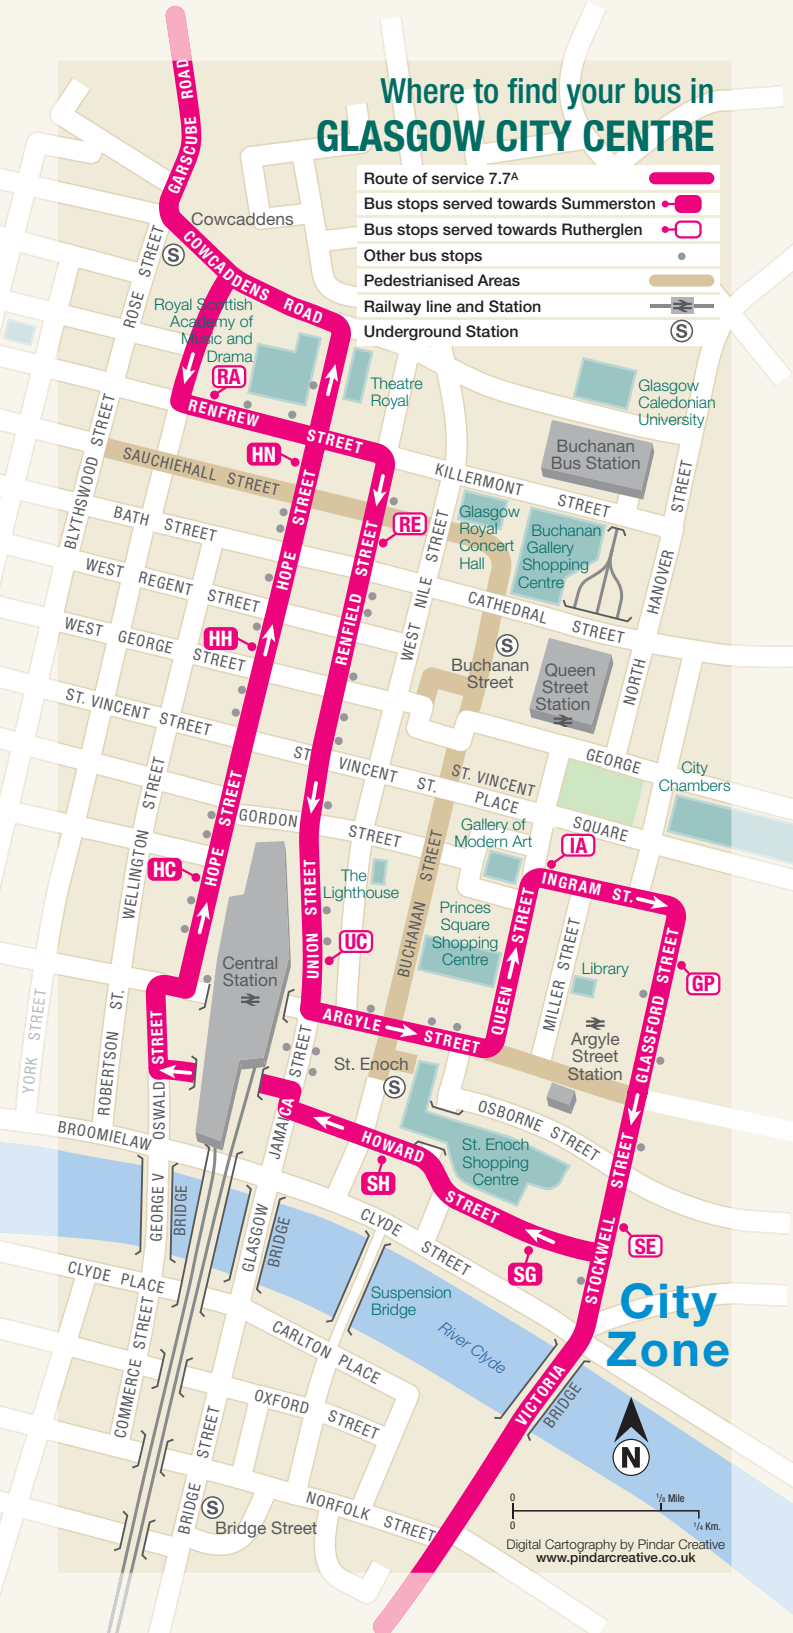

Where to find your bus in GLASGOW CITY CENTRE

Route of service 7.7A

Bus stops served towards Summerston

Bus stops served towards Rutherglen

Other bus stops

Pedestrianised Areas

Railway line and Station

Underground Station

City Zone

7

7A

Route Map

Summerston

ARROCHAR STREET
 ROTHES DR.
 SANDGANK ST.
 Shopping Centre
 Summerston
 Maryhill
 Maryhill, Gilshochill
 GLENBURN ST.
 THORNTON ST.

Cadder

Lambhill

Hamiltonhill

Port Dundas

Glasgow City Centre

City Zone

Route of Service 7.7A

Terminus Point

7

7A

Route Map

for continuation to Summerston, see centre pages