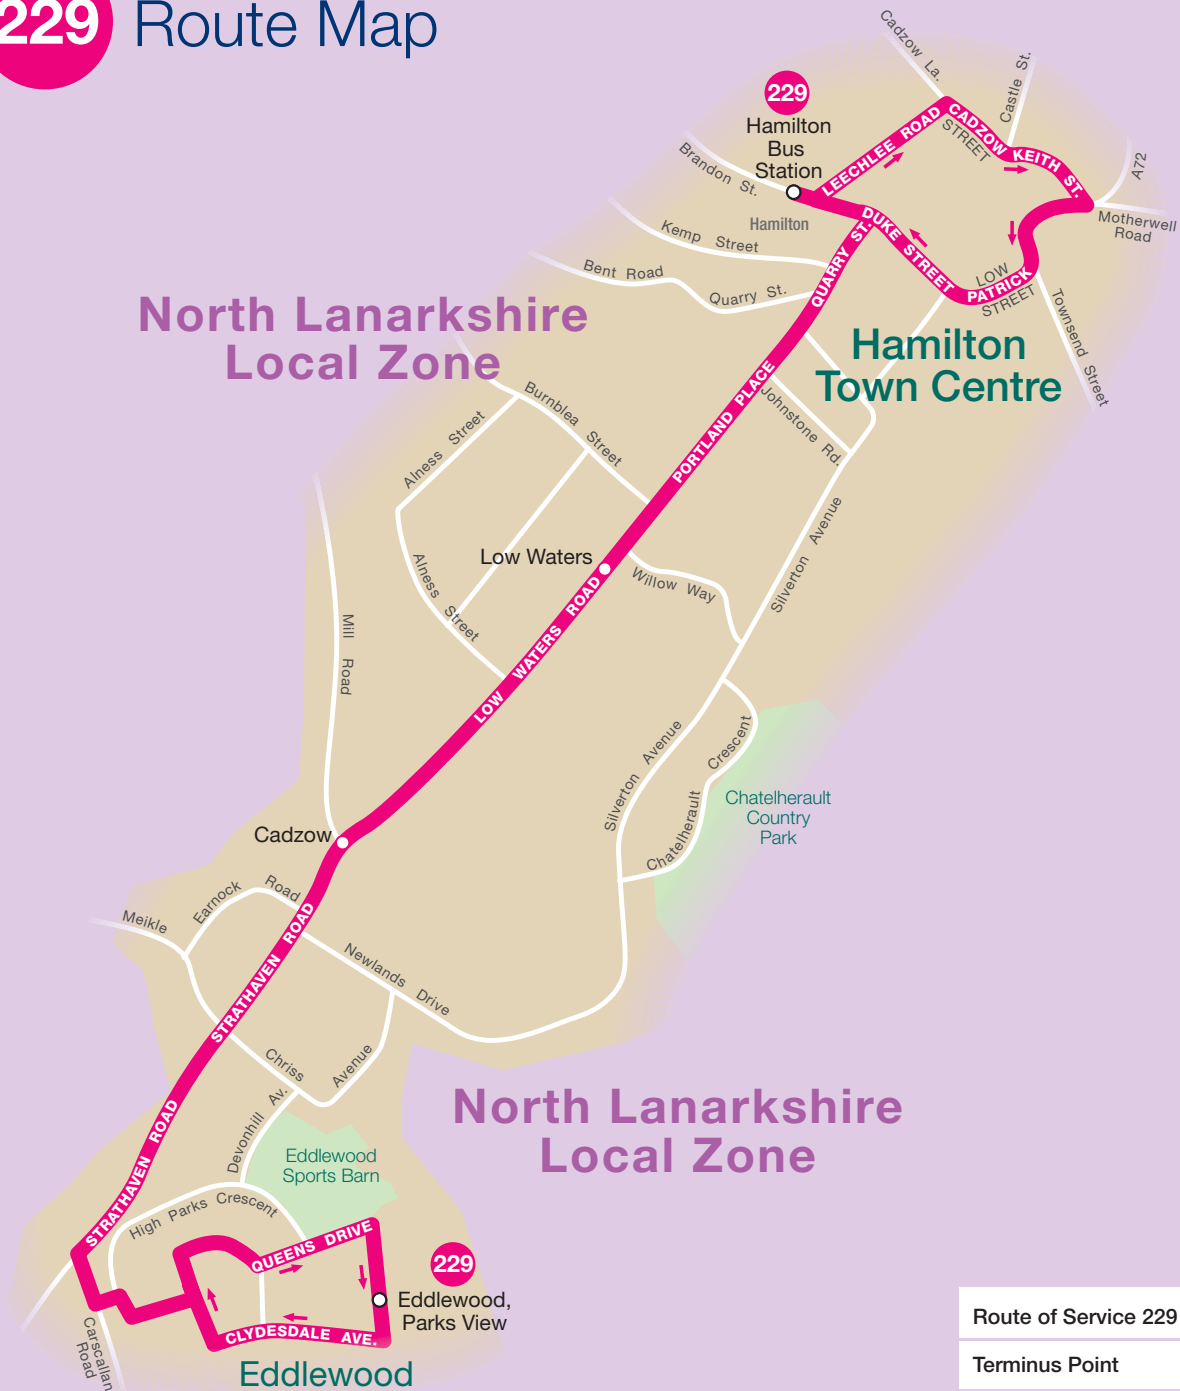

229

Route Map

North Lanarkshire
Local Zone

Hamilton
Town Centre

North Lanarkshire
Local Zone

Eddlewood

Route of Service 229	
Terminus Point	