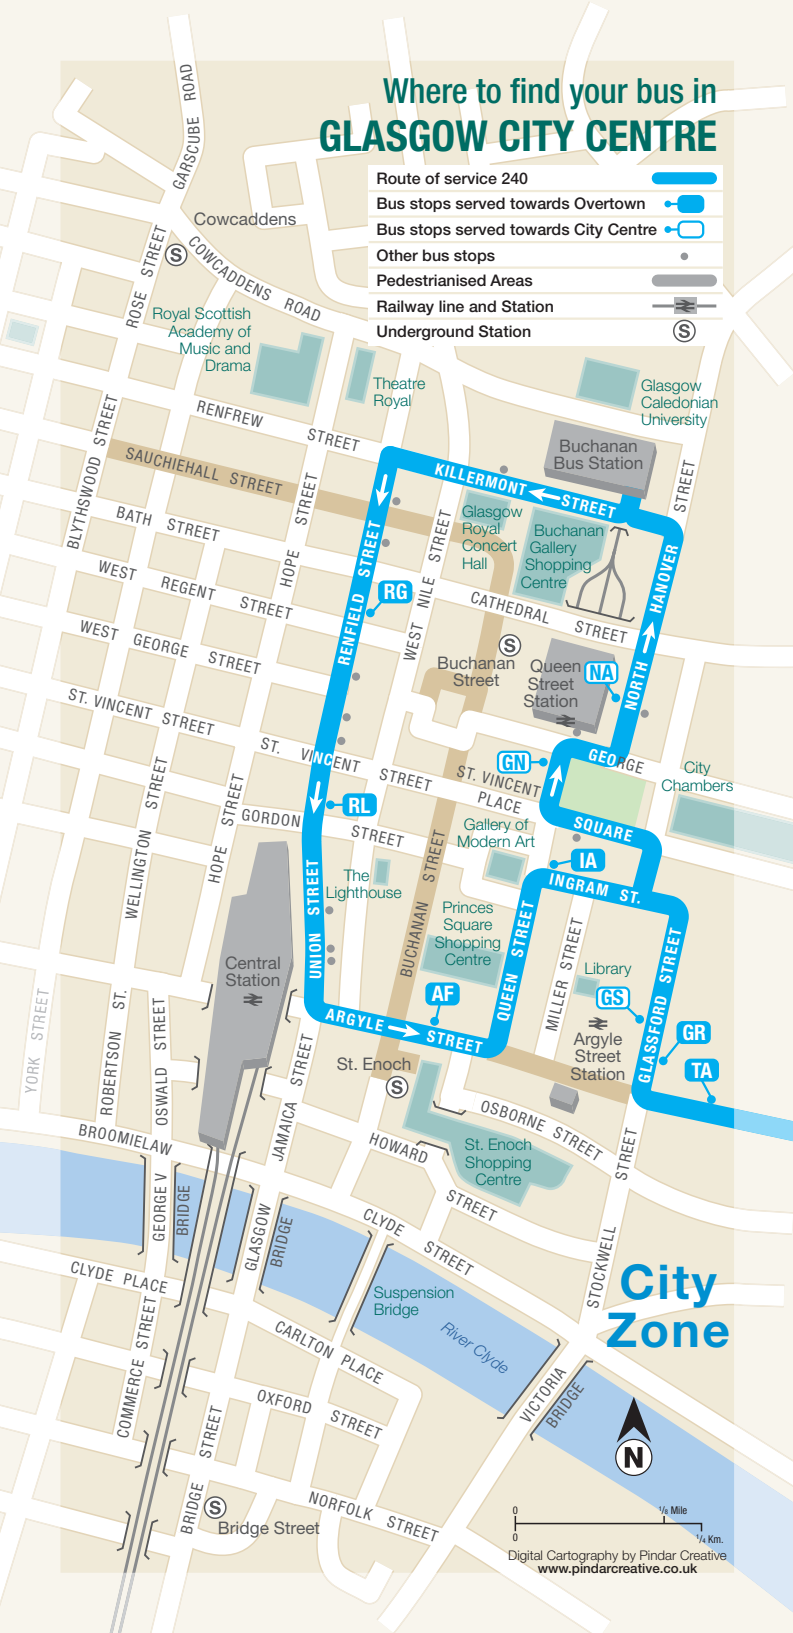

Where to find your bus in GLASGOW CITY CENTRE

- Route of service 240 
- Bus stops served towards Overtown 
- Bus stops served towards City Centre 
- Other bus stops 
- Pedestrianised Areas 
- Railway line and Station 
- Underground Station 

City Zone

Digital Cartography by Pindar Creative
www.pindarcreative.co.uk

240

Route Map

Glasgow City Centre

City Zone

North Lanarkshire Local Zone

Birkenshaw

Bellshill

Motherwell

North Lanarkshire Local Zone

Wishaw

- Route of service 240 
- Occasional service 
- Rail Station 

Digital Cartography by Pindar Creative
www.pindarcreative.co.uk