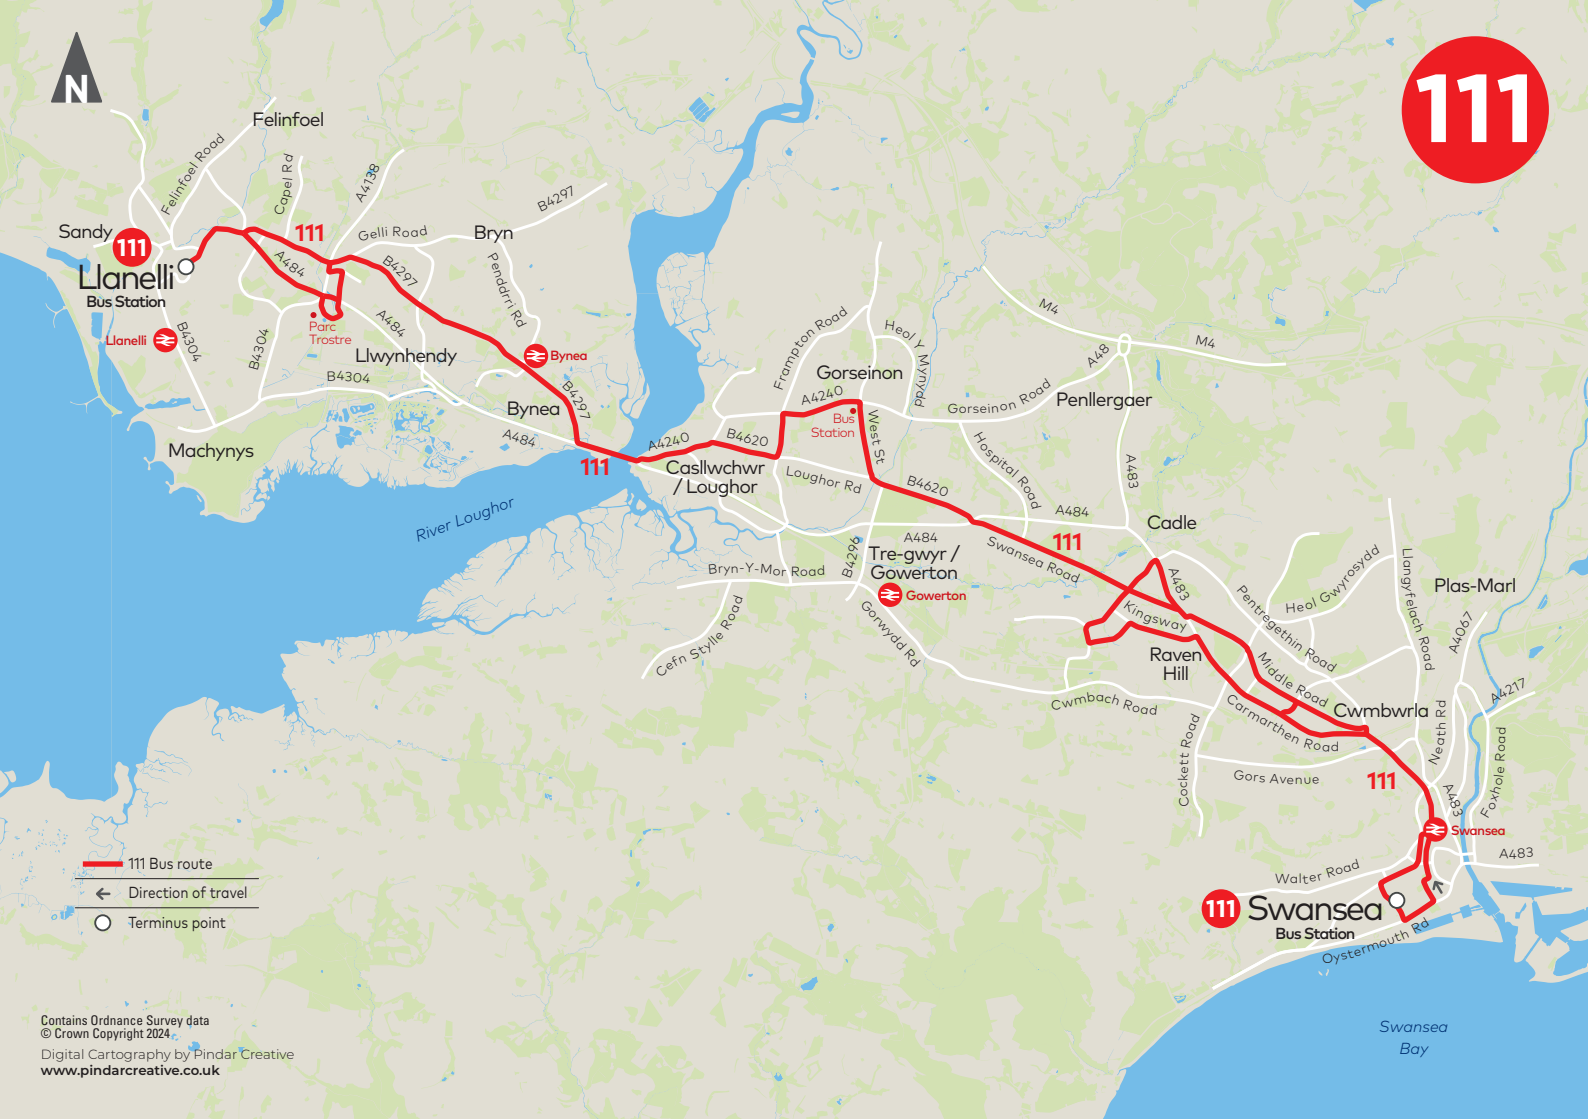

-  111 Bus route
-  Direction of travel
-  Terminus point