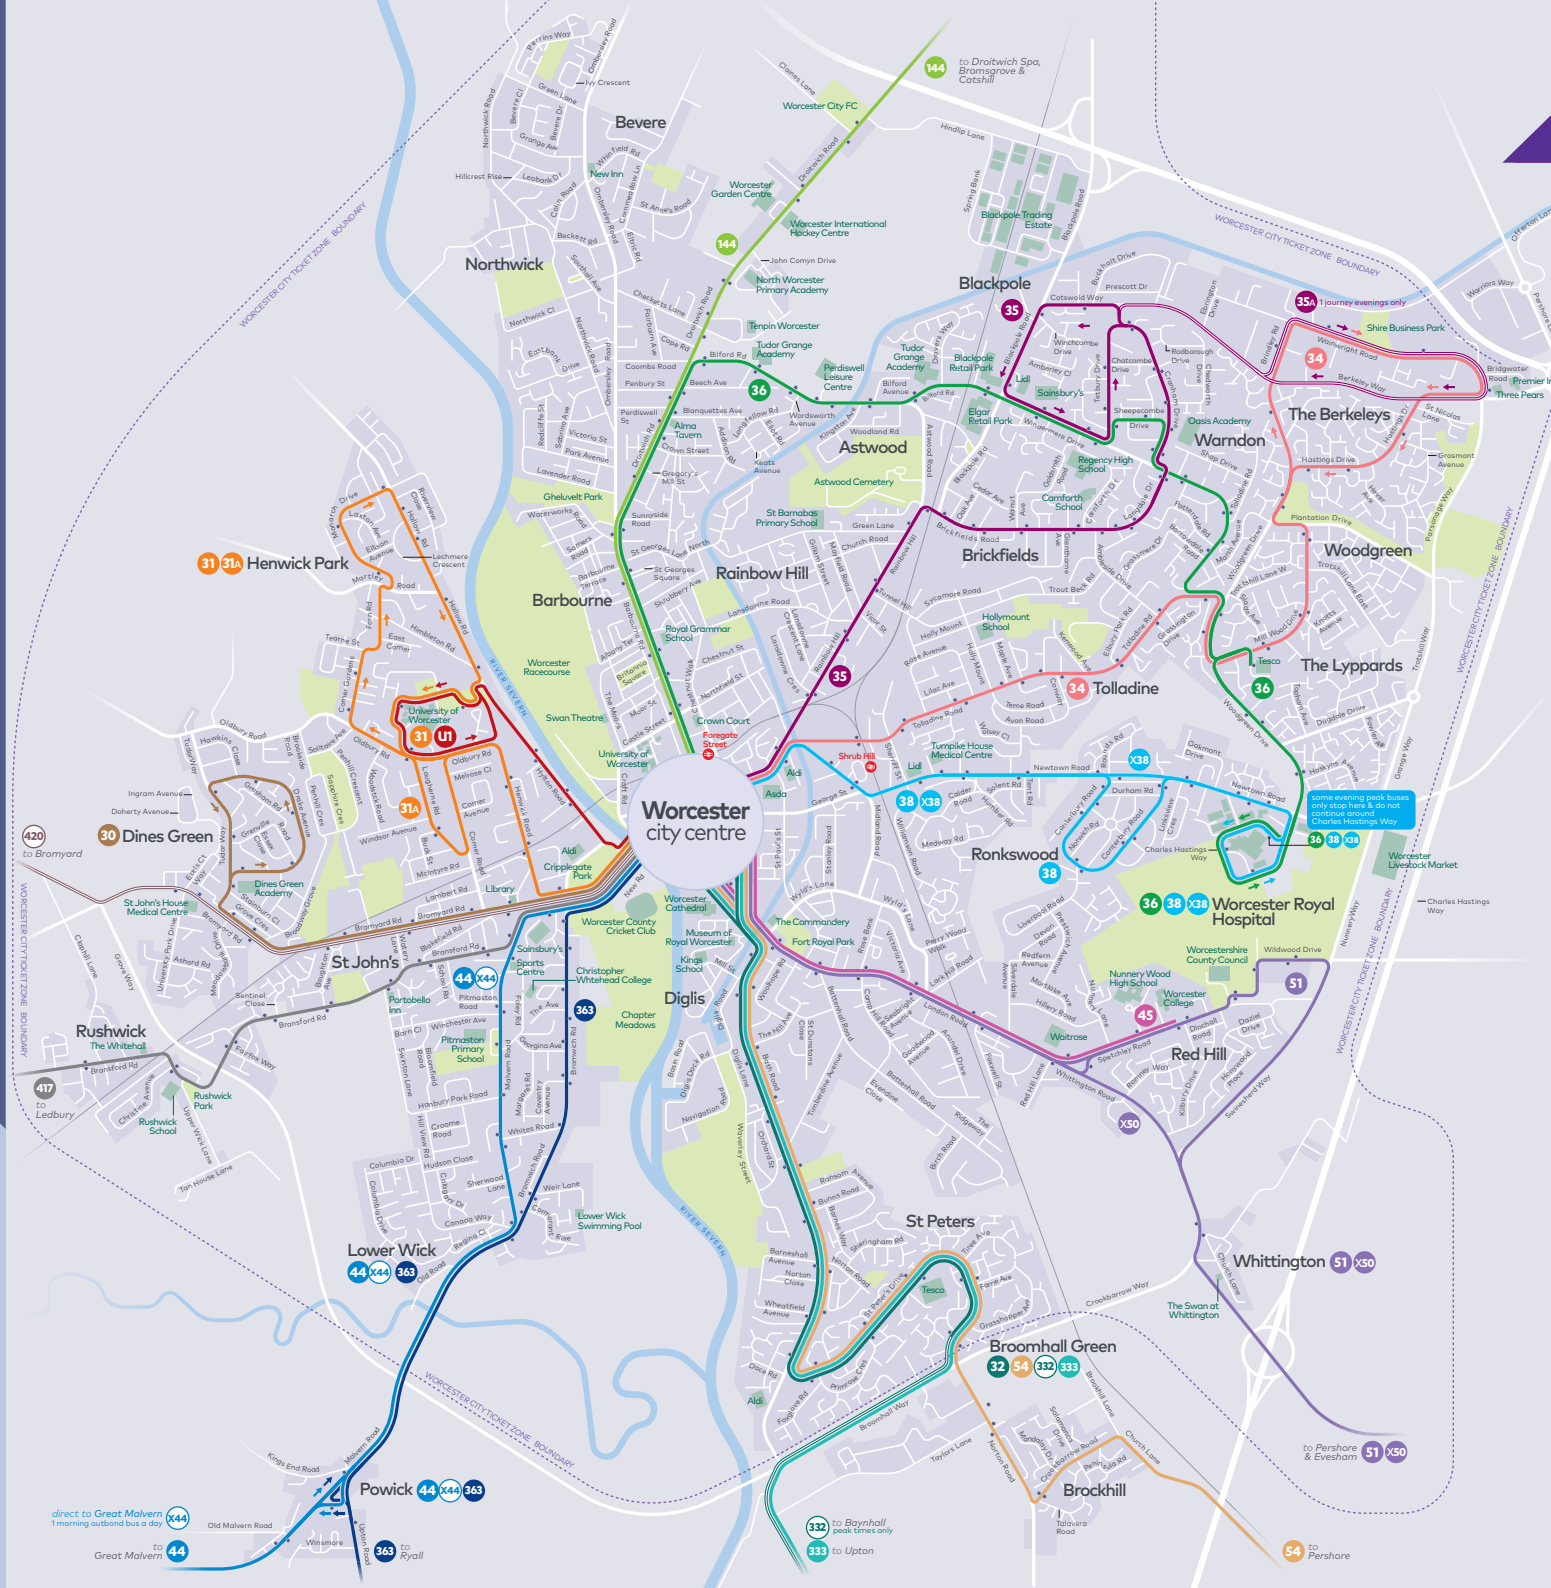

where to catch your bus in the city centre

	towards	bus station	stop
30	Dines Green	stand J	
31 31A	Henwick Park	stand E	
32	Broomhall Green	stand N	T
34	The Berkeleys	stand B	S W
35	Blackpole	stand D	S W
36	The Lyppards & Hospital	stand L	Q
38 X38	Ronswood & Hospital	stand C	S W
44 X44	Great Malvern	stand H	
45	Red Hill	stand F	T
X50	Evesham	stand F	T
51	Pershore	stand F	T
54	Pershore High School	stand N	T
144	Droitwich Spa, Bromsgrove & Catshill	stand O	Q
332	Baynhall	stand N	T
933	Upton	stand N	T
363	Ryall	stand P	
417	Ledbury	stand M	
420	Bromyard	stand M	
U1	University of Worcester	stand E	

332 to Baynhall
peak times only
933 to Upton

54 to Pershore