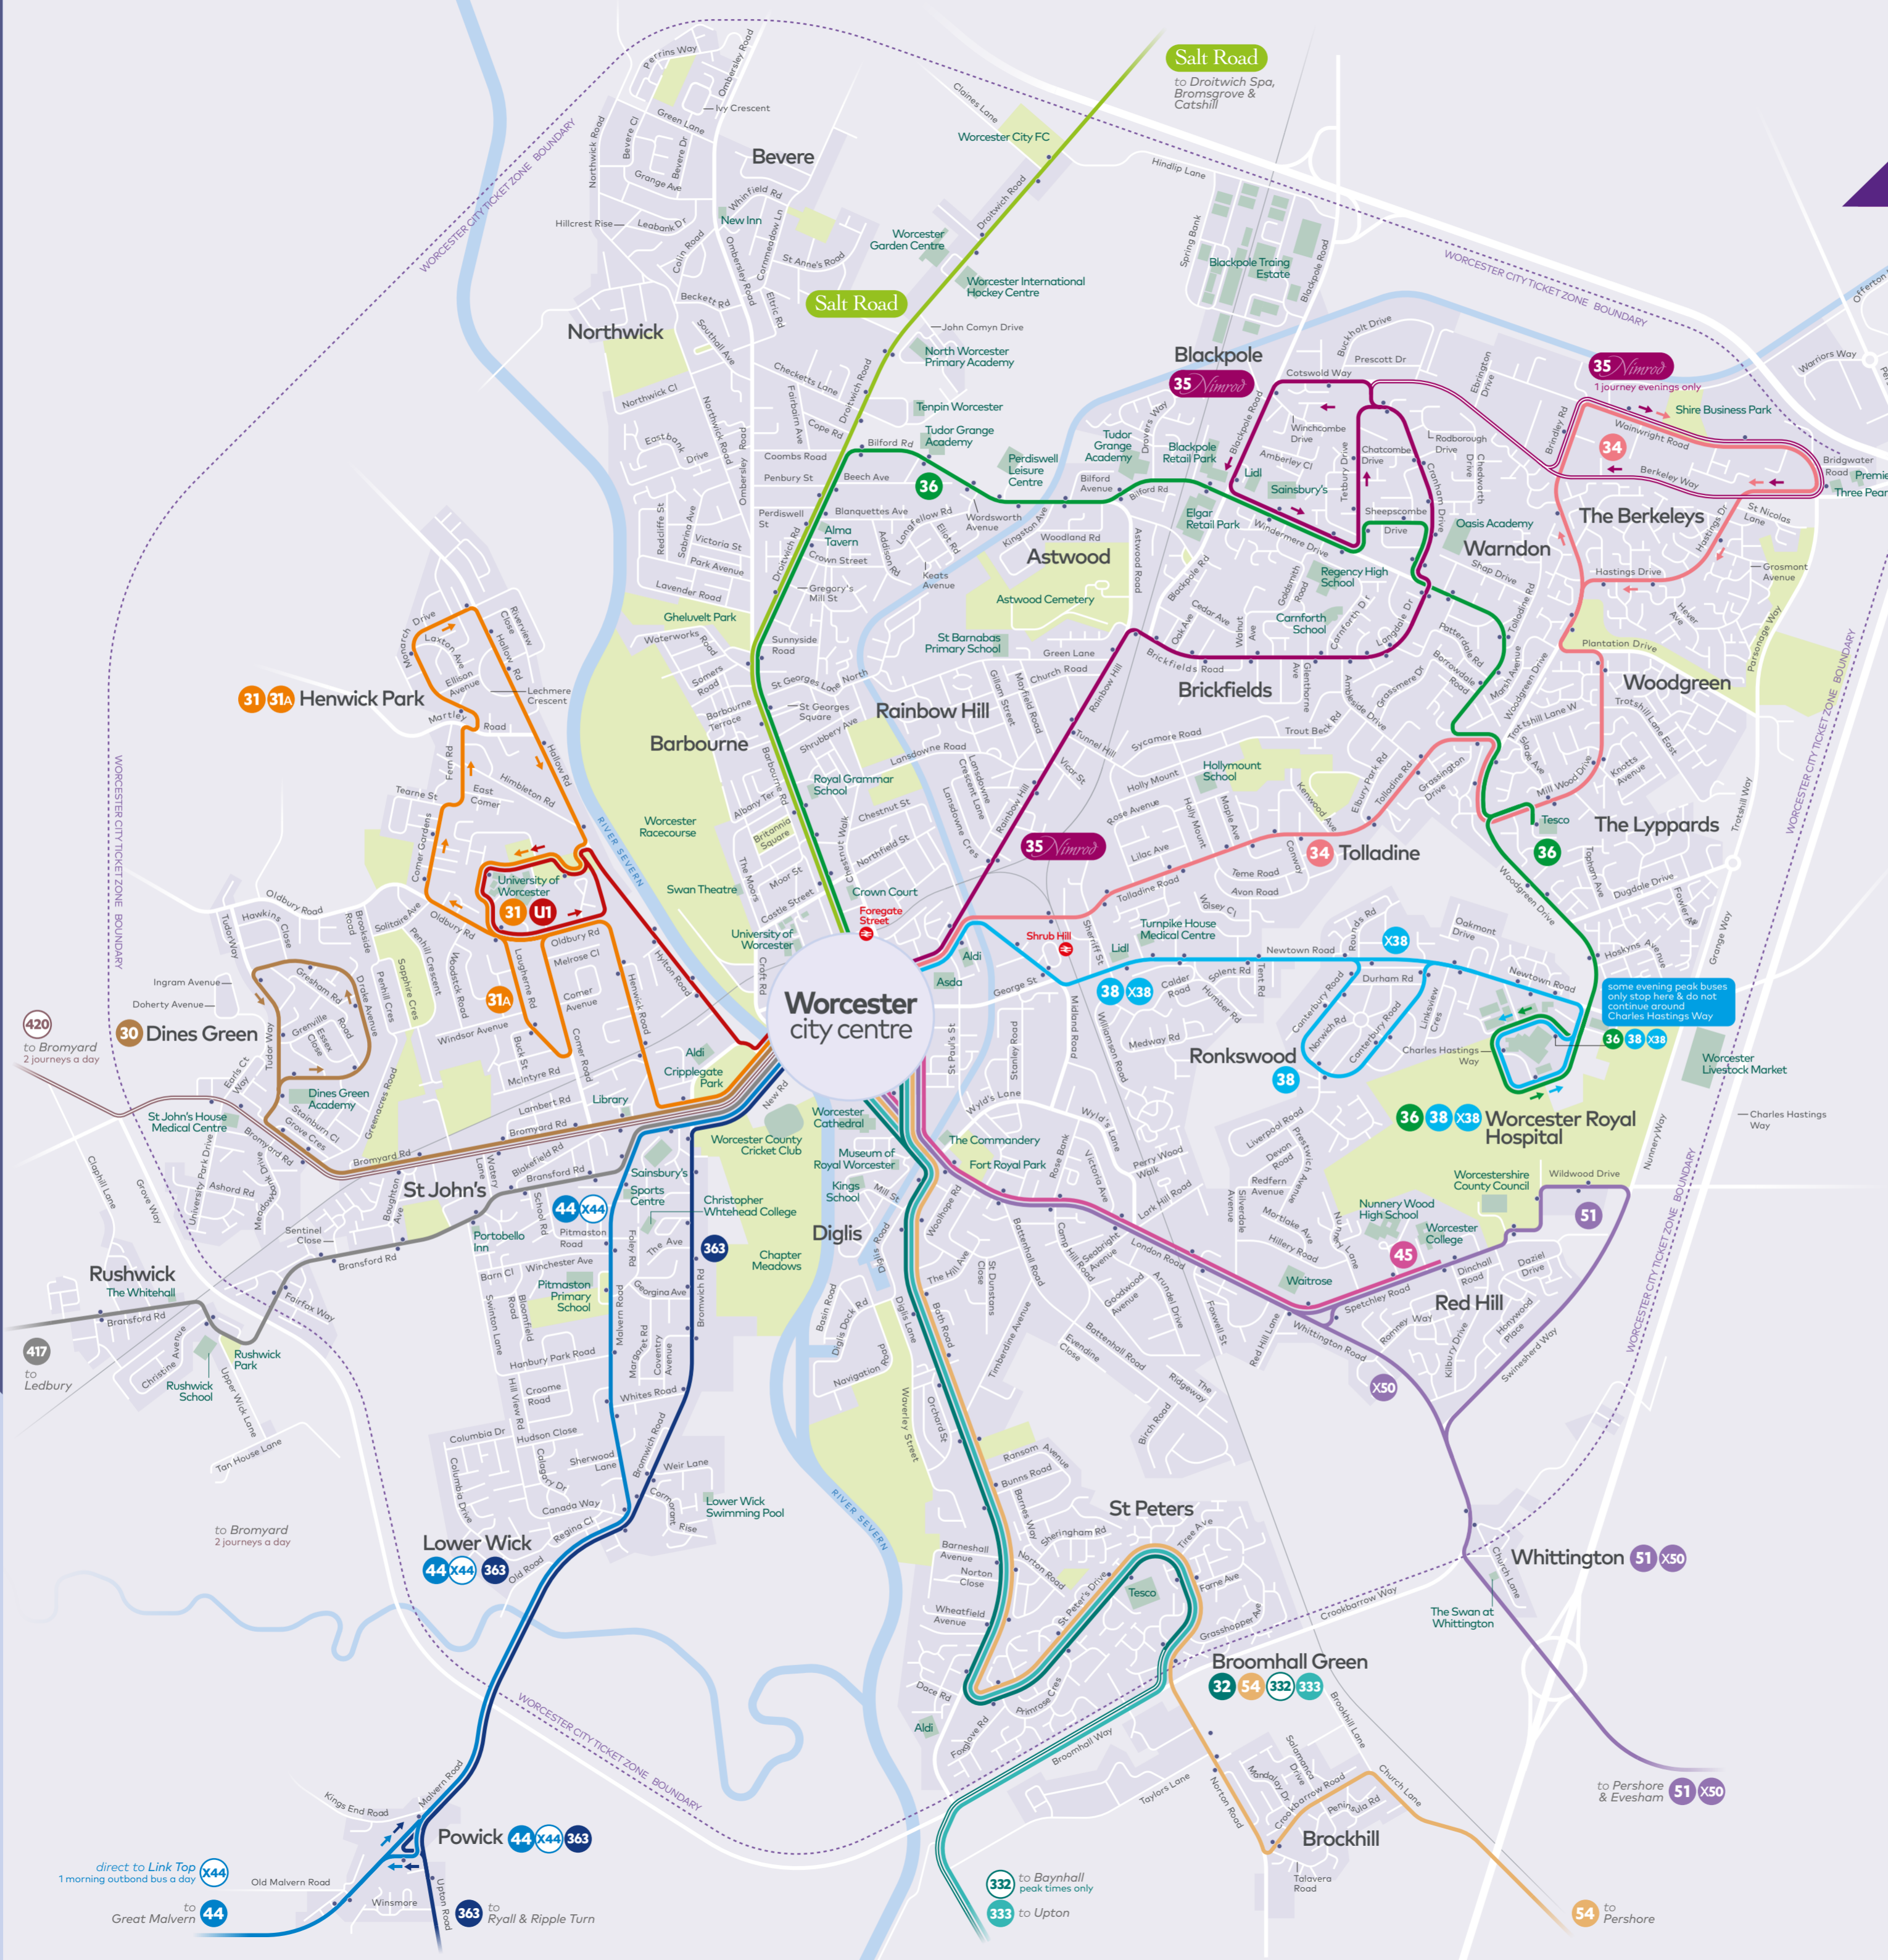

where to catch your bus in the city centre

	towards	bus station	stop
30	Dines Green	stand J	H
31 31A	Henwick Park	stand E	H
32	Broomhall Green	stand N	F
34	The Berkeleys	stand B	C
35 <i>Nimrod</i>	Blackpole	stand D	C
36	The Lyppards	stand L	A
38 X38	Ronkswood & Hospital	stand C	C
44 X44	Great Malvern	stand H	H
45	Red Hill	stand F	F
X50	Evesham	stand F	F
51	Pershore	stand F	F
54	Broomhall Green	stand N	F
332	Baynhall	stand N	F
333	Upton	stand N	F
363	Ryall & Ripple Turn	stand N	H
417	Ledbury	stand M	
420	Bromyard	stand M	
Salt Road	Droitwich Spa, Bromsgrove & Catshill	stand O	A
U1	University of Worcester	stand E	

direct to Link Top 1 morning outboard bus a day X44
to Great Malvern 44
to Bromyard 2 journeys a day 420
to Ledbury 417
to Bromyard 2 journeys a day 417
to Bromyard 2 journeys a day 420
to Pershore & Evesham 51 X50
to Baynhall peak times only 332
to Upton 333
to Pershore 54