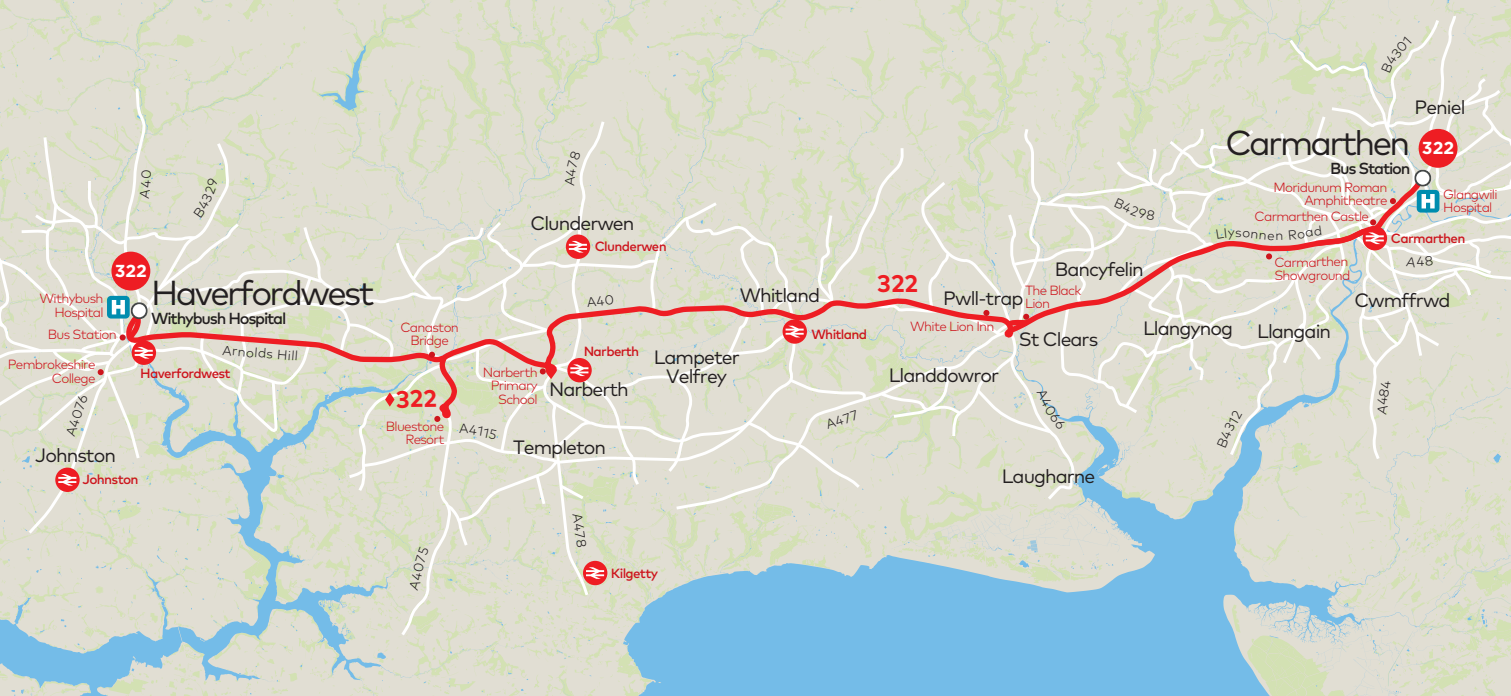

322**Carmarthen – Narberth, Whitland & St. Clears – Haverfordwest****Mondays to Saturdays** except Public Holidays

<i>Service Number</i>	322	322	322
Glangwili Hospital	1025	1325	1625
Carmarthen Bus Station (Arr)	1032	1332	1632
Carmarthen Bus Station (Dep)	1035	1335	1635
St. Clears (Black Lion)	1050	1350	1650
White Lion Inn	1052	1352	1652
Whitland (Stores)	1100	1400	1700
Narberth Primary School	1115	1415	1715
Canaston Bridge	1121	1421	1721
Bluestone Resort	—	—	1726
Thorn Bush	1125	1425	1735
Haverfordwest Bus Station	1135	1435	1745
Withybush Hospital	1138	1438	1748

No Service on Sundays and Public Holidays**322****Haverfordwest – Narberth, Whitland & St. Clears – Carmarthen****Mondays to Saturdays** except Public Holidays

<i>Service Number</i>	322	322	322
Haverfordwest Bus Station	0902	1210	1510
Withybush Hospital	0905	1213	1513
Slebech	0913	1222	1522
Bluestone Resort	0922	—	—
Canaston Bridge	0927	1227	1527
Narberth (Moorfield Road) (Arr)	0934	1234	1534
Narberth (Moorfield Road)(Dep)	0936	1236	1536
Whitland (Stores)	0948	1248	1548
The White Lion Inn	0956	1256	1556
St. Clears (Black Lion)	0958	1258	1558
Carmarthen Bus Station (Arr)	1013	1313	1613
Carmarthen Bus Station (Dep)	1015	1315	1615
Glangwili Hospital	1017	1317	1617

No Service on Sundays and Public Holidays

322

- 322 Bus route
- Certain journeys only
- Terminus point