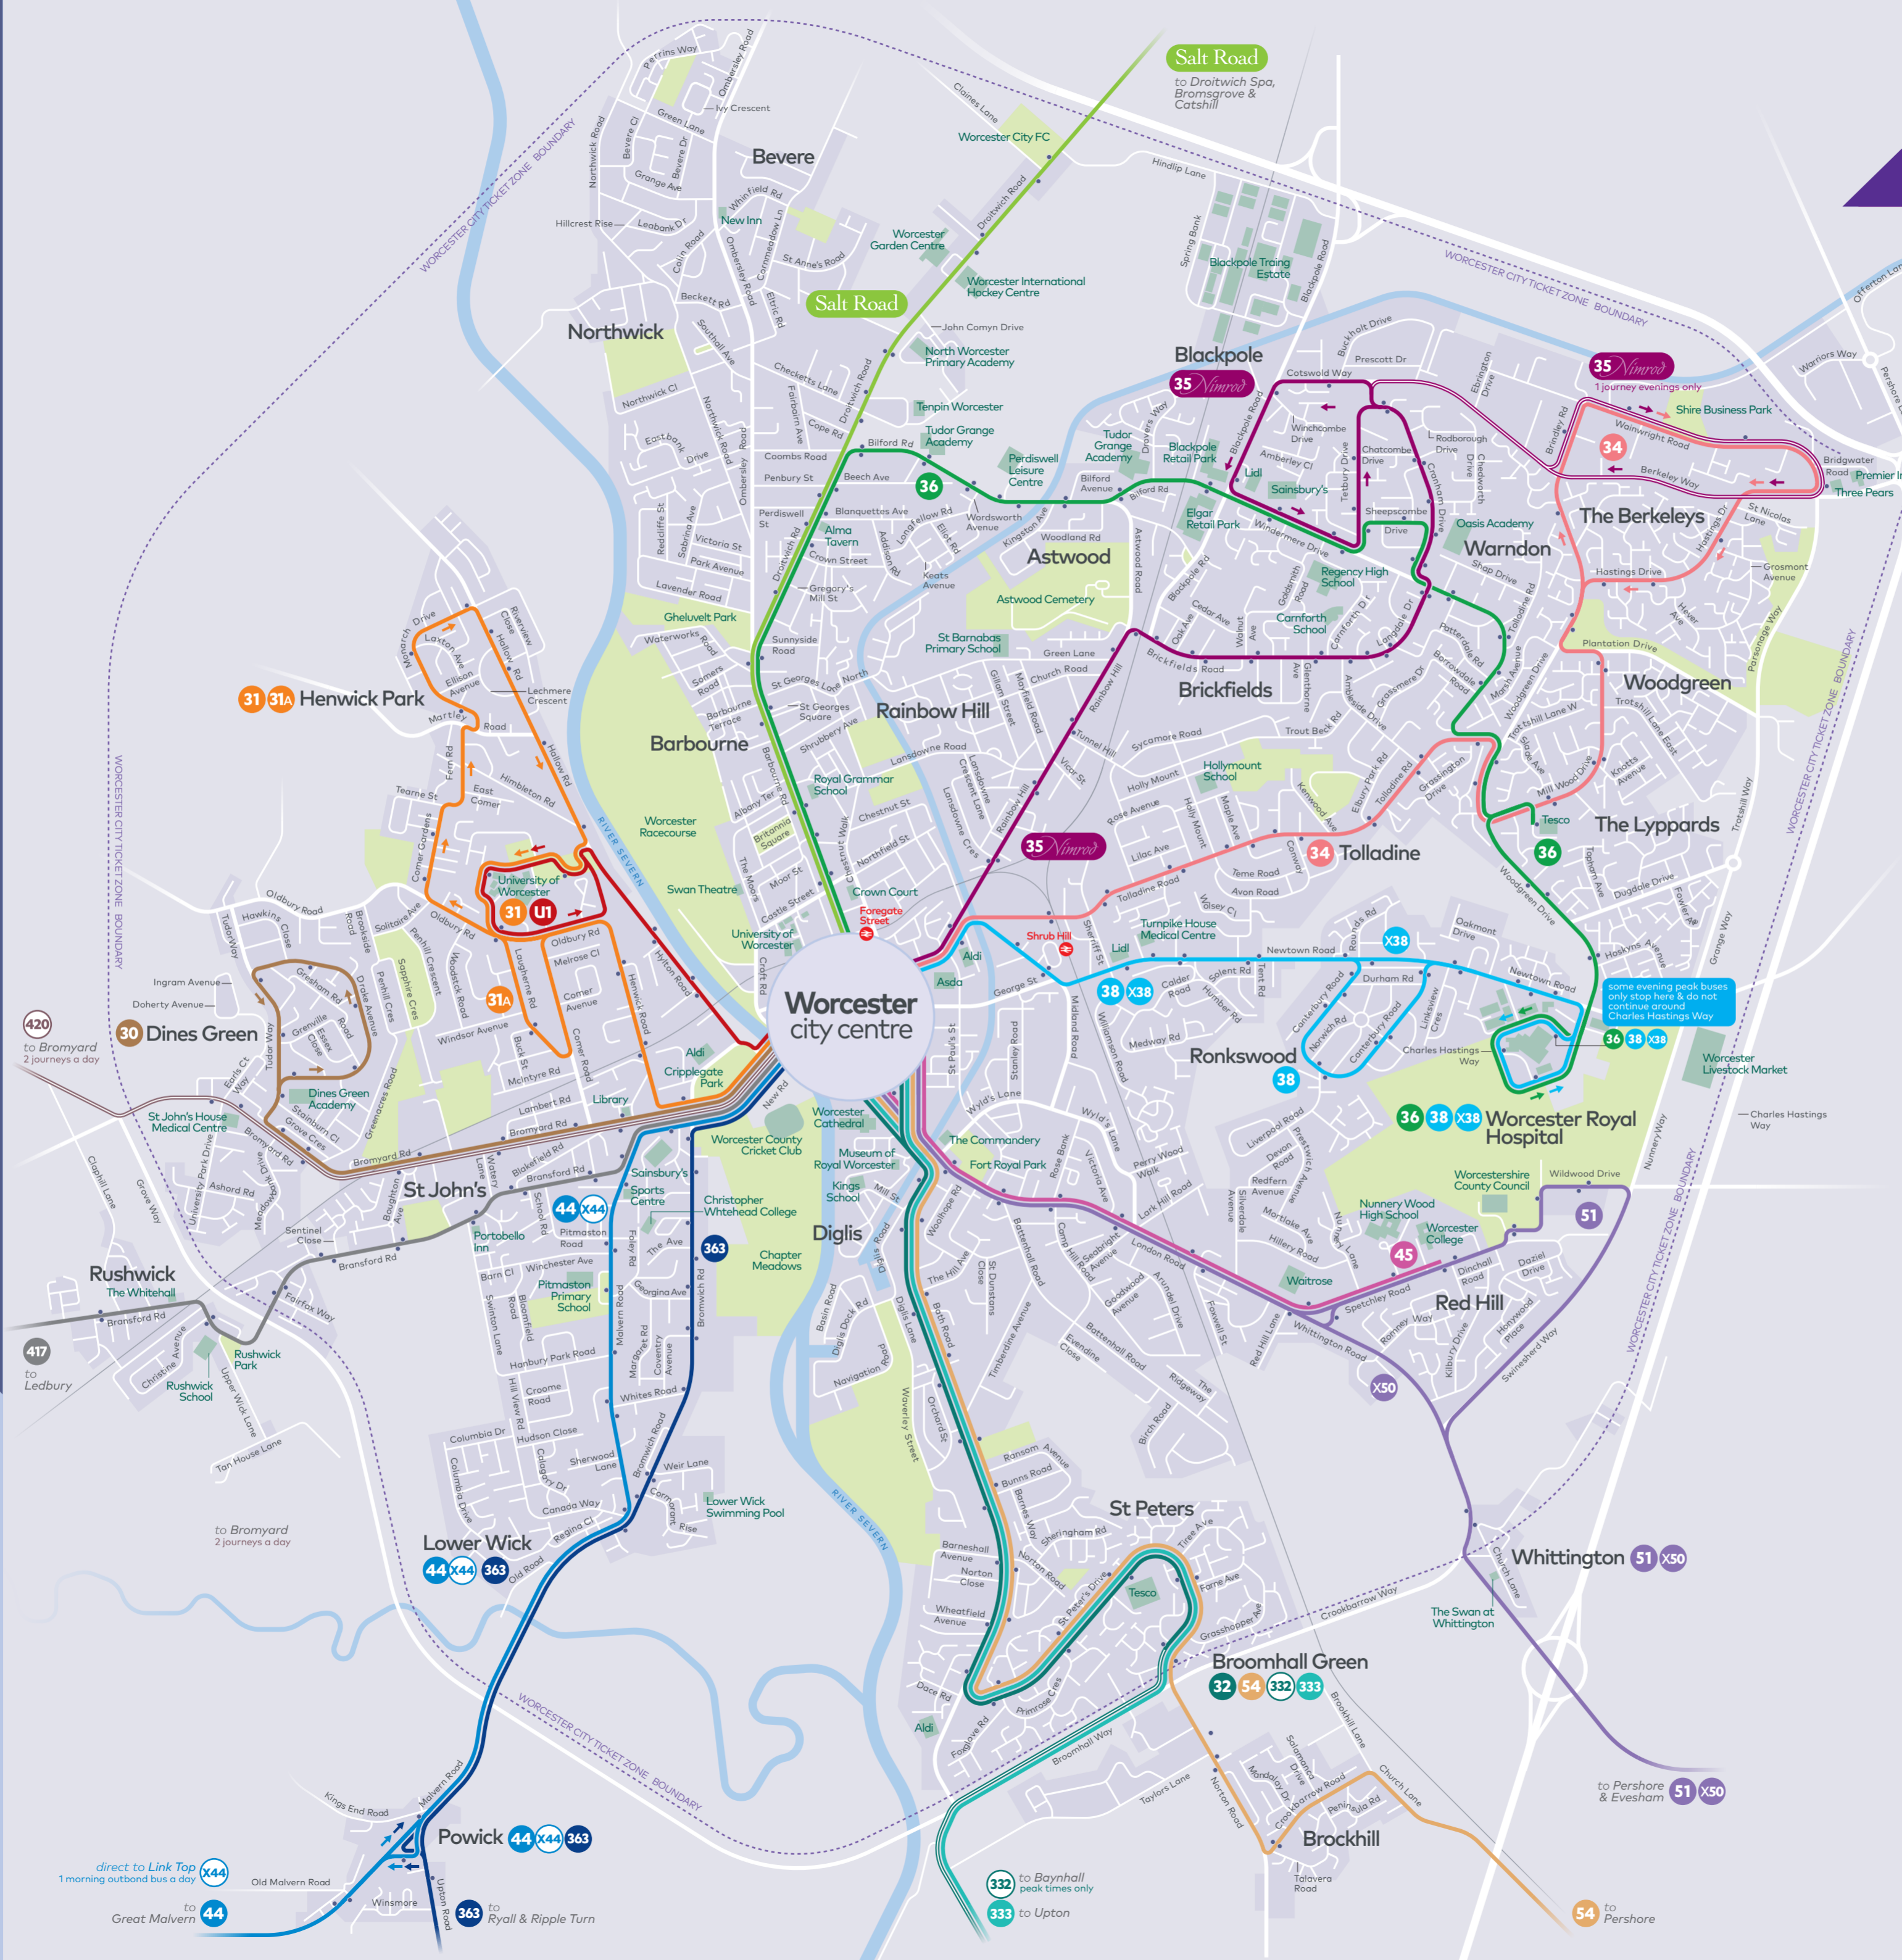

## Monday to Friday (except Public Holidays)

Service Number	SD			
	363	363	363	363
<b>Worcester Bus Station</b>	0750	1030	1225	1800
Lower Wick, Island	0751	1036	1231	1806
Powick, Winsmore	0754	1038	1233	1808
Callow End	0757	1040	1235	1810
Old Hills	—	1043	1238	1813
Rhydd Close	—	1048	1243	1818
Hanley Swan	0809	1053	1248	1823
Pheasant Inn	0814	1058	1253	1828
Tunnel Hill	0819	1104	1259	1834
The Graftons	—	—	1304	—
Upton-upon-Severn	0823	1107	1308	1837
Hanley Castle School	0830	—	—	—
<b>Ryall Blue Bell Inn</b>	—	1110	1311	1840

Note: SD - Schooldays only

No service Saturday, Sunday or Public Holidays

## Monday to Friday (except Public Holidays)

Service Number	SD			
	363	363	363	363
<b>Ryall Blue Bell Inn</b>	0731	0930	1315	—
Hanley Castle School	—	—	—	1530
Upton-upon-Severn	0735	0934	1319	1534
The Graftons	—	0938	—	—
Tunnel Hill	0738	0943	1322	1537
Pheasant Inn	0744	0949	1328	1543
Hanley Swan	0749	0954	1333	1548
Rhydd Close	0754	0959	1338	—
Old Hills	0759	1004	1343	—
Callow End	0802	1007	1346	1601
Powick, Winsmore	0804	1009	1348	1604
Lower Wick, Bromwich Road	0807	1012	1351	1609
<b>Worcester Bus Station</b>	0817	1022	1401	1622

### where to catch your bus in the city centre

	towards	bus station	stop
30	Dines Green	stand J	H
31 31A	Henwick Park	stand E	H
32	Broomhall Green	stand N	F
34	The Berkeleys	stand B	C
35 <i>Nimrod</i>	Blackpole	stand D	C
36	The Lyppards	stand L	A
38 X38	Ronkwood & Hospital	stand C	C
44 X44	Great Malvern	stand H	H
45	Red Hill	stand F	F
X50	Evesham	stand F	F
51	Pershore	stand F	F
54	Broomhall Green	stand N	F
322	Baynhall	stand N	F
333	Upton	stand N	F
363	Ryall & Ripple Turn	stand N	H
417	Ledbury	stand M	
420	Bromyard	stand M	
Salt Road	Droitwich Spa, Bromsgrove & Catshill	stand O	A
U1	University of Worcester	stand E	