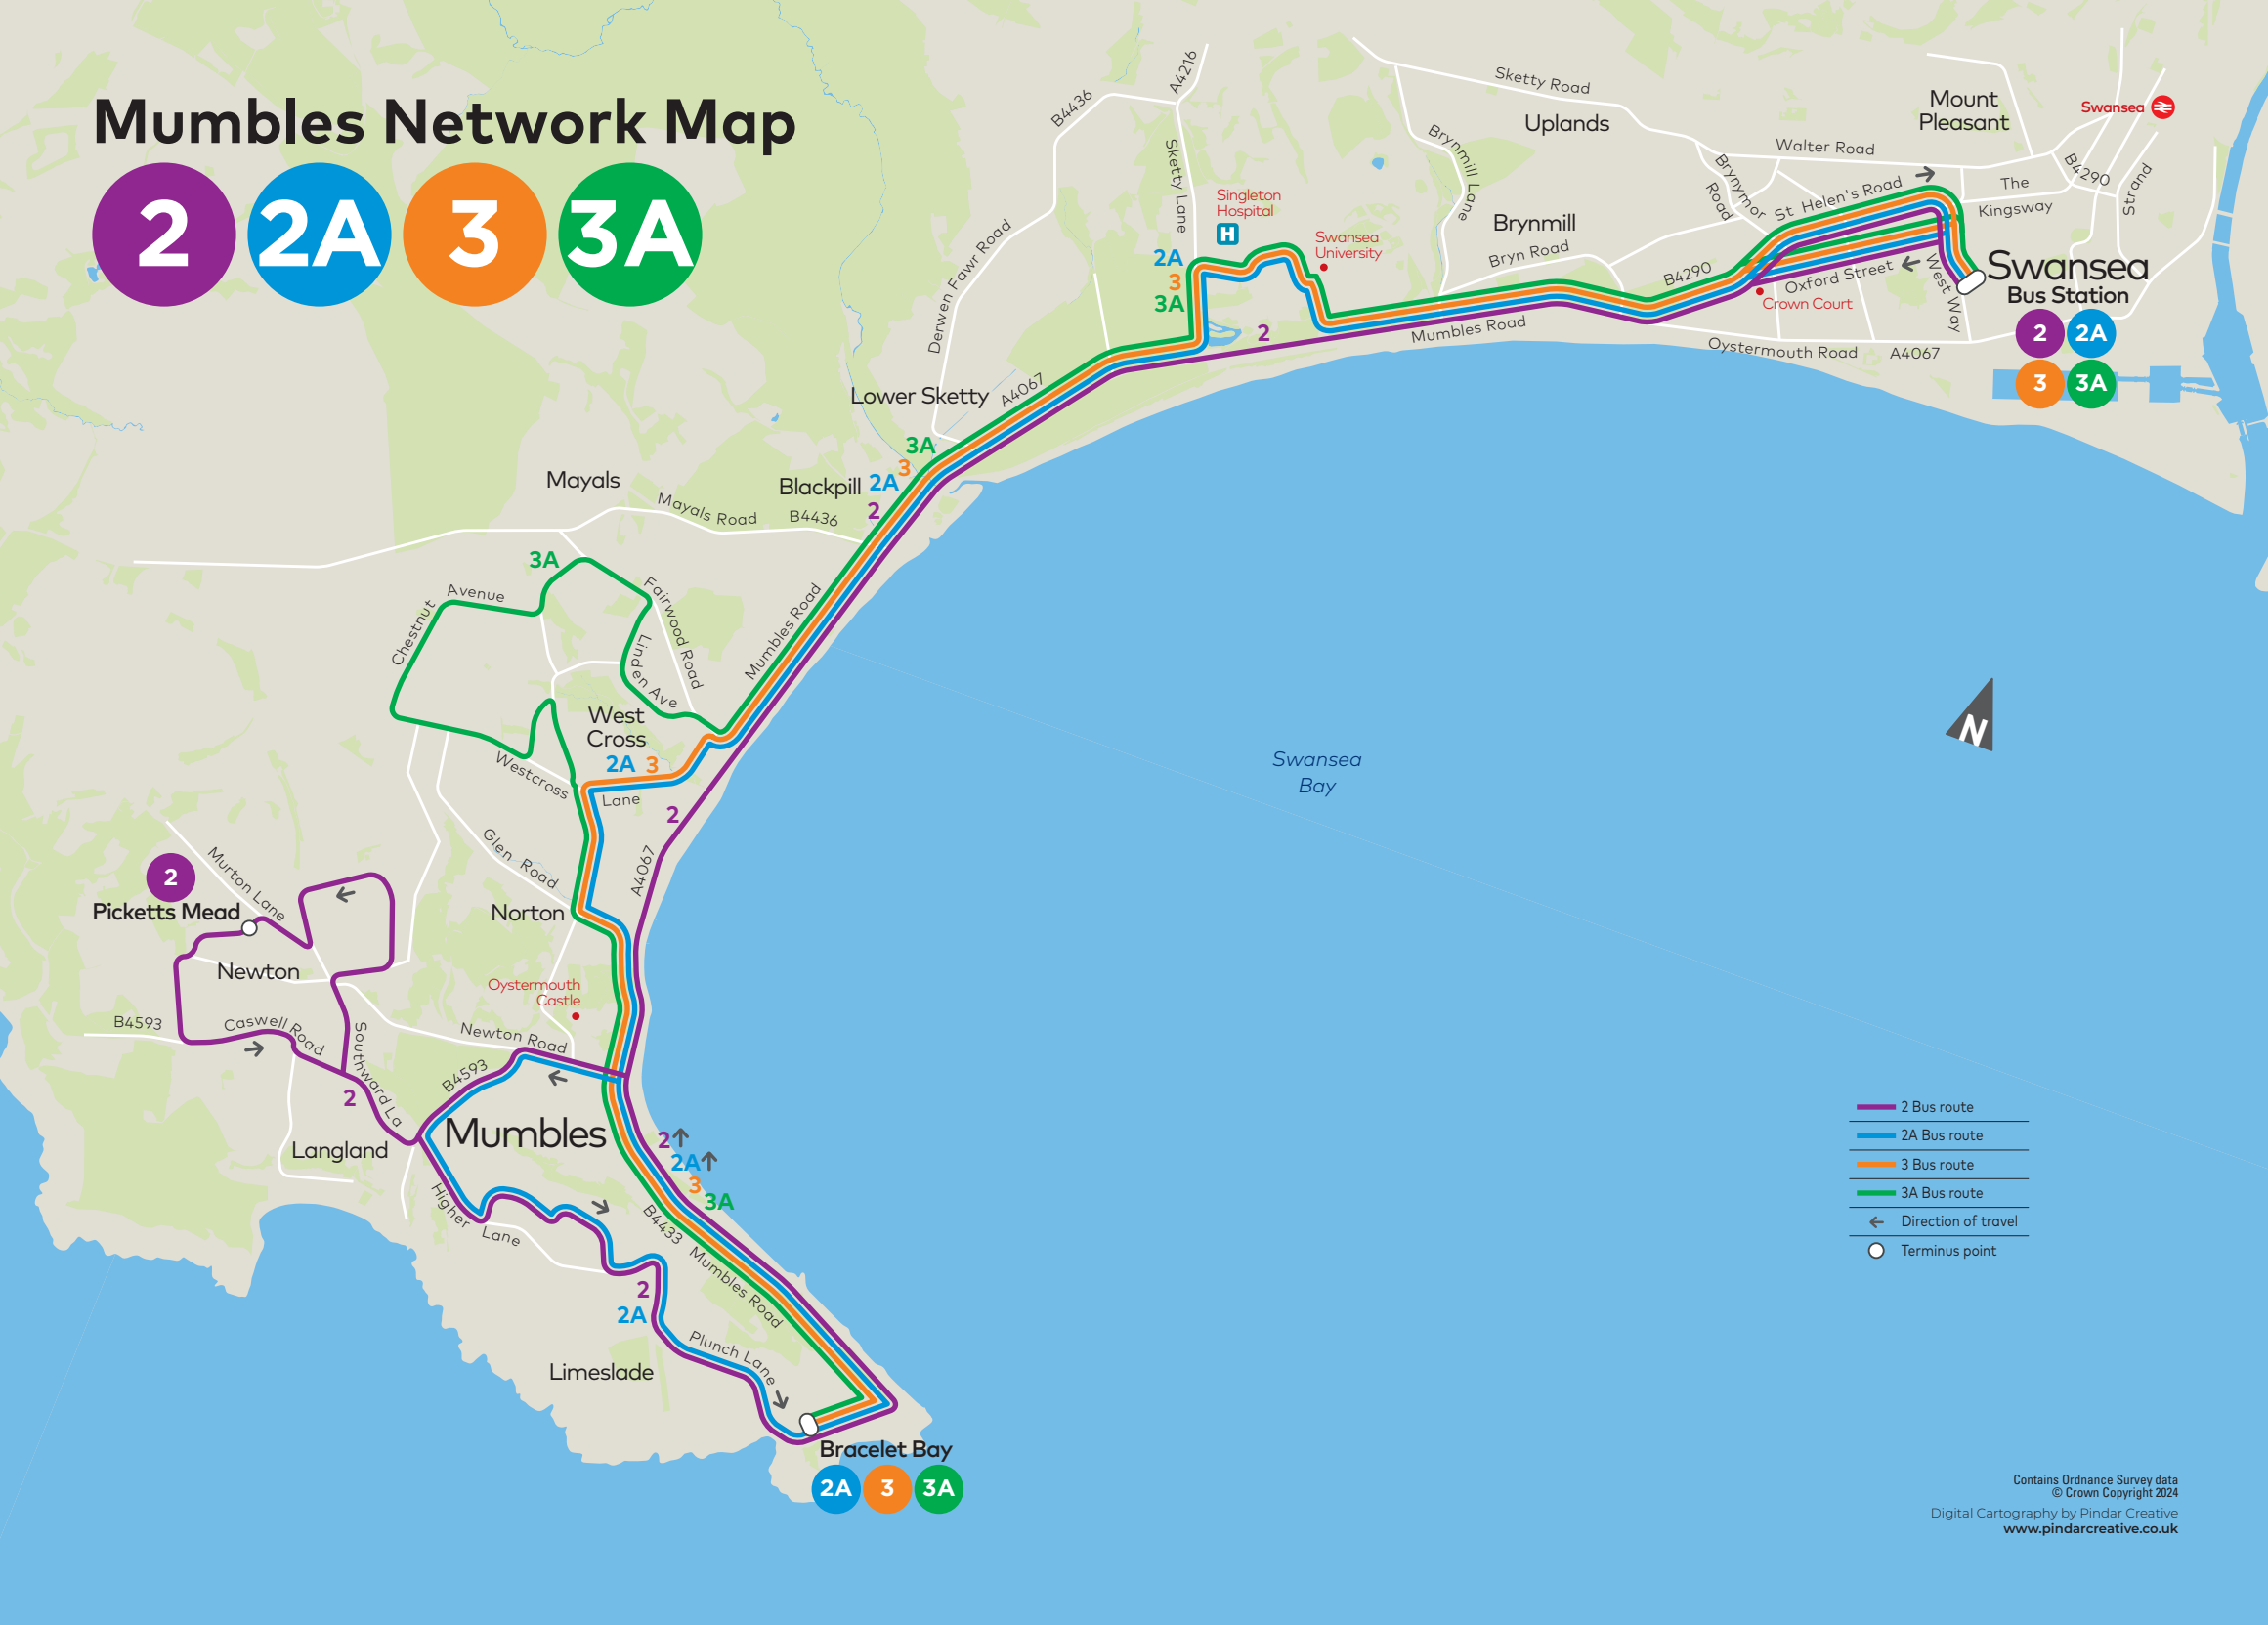

Mumbles Network Map

- 2 Bus route
- 2A Bus route
- 3 Bus route
- 3A Bus route
- ← Direction of travel
- Terminus point